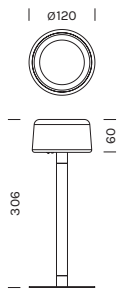

INDOOR - TABLE

TEE

- ferro, metacrilato
- a batteria senza fili
- tempo ricarica=3,5h
- cavo USB Type C incluso

- iron, methacrylate
- wireless battery lamp
- charging time: 3,5h
- USB Type C cable included

**7712** D 2400/3000K**Power** 2.0W**Nominal lumen** 263.0lm**Supply** 5Vdc 2A

Item	Temperature	Finish
7712	D	-BO  -BV  -NO  -OR  -TI 